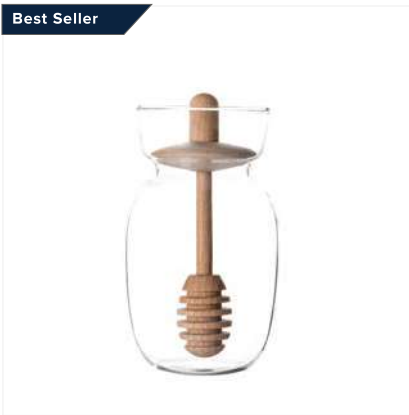

### MINIMA™ Honey Jar

Material: borosilicate, wood  
Size:  $\Phi$  7.8 x 14.4 cm /  $\Phi$  3.1 x 5.7 inch  
Volume: 300ml / 10oz  
Case Pack: 12 pcs

stainless steel + wood  
V32400

MINIMA™ Teapot Warmer